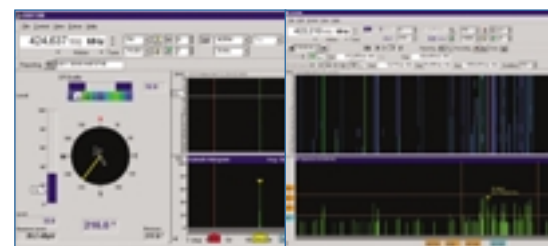

Solutions from Rohde & Schwarz

- System **MP190A**, consisting of
- Receiver EB200 (10 kHz to 3 GHz)
 - Digital Direction Finder DDF195 (20 MHz to 3 GHz)
 - Laptop and **RAMON** software

The system's main features are scalability based on COTS* components, high mobility, rapid deployability and suitability for use in all climatic zones.

RAMON software for receiver control, direction finding and result display

ESM systems** for warning one's own task forces about immediate threat and for exchanging information with allied forces.

*ESM**: displaying signals relative to one's own position in vehicles or on board ships*